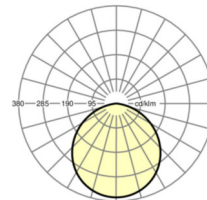

LIGHTING TECHNOLOGY

Placement	LED, Colour rendering/Light colour CRI ≥ 80 / 3000K
Colour tolerance (MacAdam)	3SDCM
Photobiological safety (Luminaire)	RG0
Nominal luminous flux	1007lm
LED service life	50000h L85/B10 (Tq 25°C), 75000h L80/B10 (Tq 25°C)
Luminaire luminous efficiency	73lm/W
Beam angle	110°
UGR lat./long.	27.9 / 27.9

MECHANICS

Housing colour	white
Dimensions (LxWxH/DxH)	140mm x 115mm
Weight (net)	1.03kg
Type of installation	Ceiling-mounted single installation

Dimensions

H	115 mm	Height
D	140 mm	Diameter

Reference	LED 1000lm 830
ηLB	100 %
Φ ↓/↑	100 % / 0 %
UGR lat./long.	27.9 / 27.9